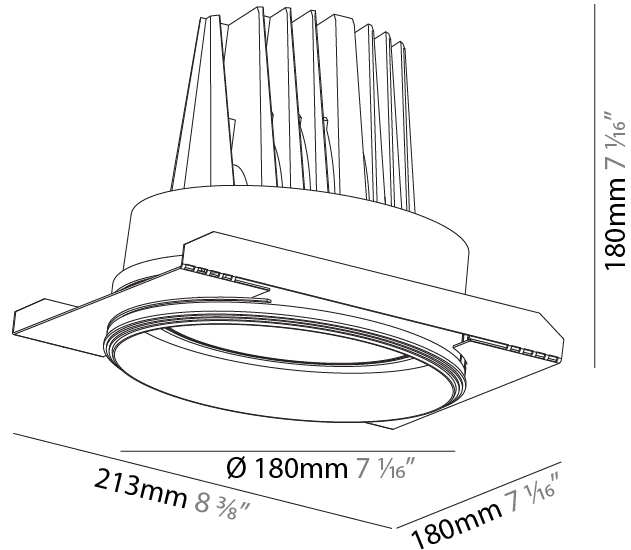

RATINGS AND CERTIFICATIONS

Certified By: Certified for North American Standards
IP rating: IP44
Zaneen Group Inc. © 2024, T 1800-388-3382, F 416-247-9319, www.zaneen.com