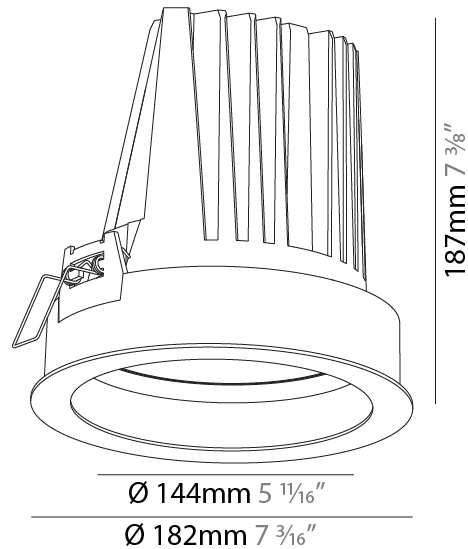

GENERAL

Series: Mechaniq Round Comfort
Brand: Prolicht
Division: Architectural
Mounting Type: Recessed
Mounting Location: Ceiling
Subcategory: Downlight

PHYSICAL

Shape: Round
Diameter (mm): 182
Diameter (in): 7 3/16
Height (mm): 187
Height (in): 7 3/8
Ceiling Thickness (mm): 10 / 12.5 / 15
Ceiling Thickness (in): 3/8 or 1/2 or 9/16
Min. Recessing Depth (mm): 210
Min. Recessing Depth (in): 8 1/4
Light Distribution: Adjustable / Downlight
Weight (kg): 1.736
Weight (lbs): 3.83
Fixture Finish: SSR / BKV / CWI / CRY / HAB / UFT / ITA / RUA / FTG / MYG / LOD / PUS / FRO / FUP / KIA / POP / BLS / SPG / MEY / GOH / GUM / CHC / COM / ABZ / JAG / OBR / MOS / ROR
Fixture Material: Aluminum Die Cast
Cut-out Measurements: 177mm / 6 15/16"

ELECTRICAL

Lamp Type: LED (Zhaga Standard)
Total Output Wattage (W): 41.9
Dimming: Tri-Mode (Non-Dimming and Phase Dimming (120Vac only) and 0-10V Dimming)
Driver Included: No
Driver Location: Recessed Housing
Driver Type: Constant Current - Universal
Housing: See components
Input Voltage (V): 120 - 277
Constant Current (MA): 1050

LED

Number of LEDs: 1
Color Temperature (°K): 2700 / 3000 / 3500 / 4000
Max. Delivered Lumen (lm): 4030 / 4130 / 4342 / 4430
CRI: >90 CRI
Lamp Life (hrs): 50000

OPTICAL

Reflector°: 12 / 24 / 40

RATINGS AND CERTIFICATIONS

Certified By: Certified for North American Standards
IP rating: IP20