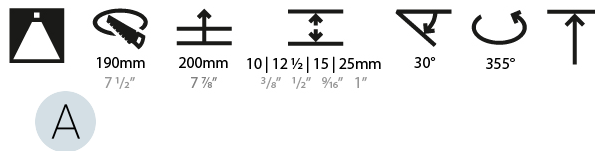

RATINGS AND CERTIFICATIONS

Certified By: Certified for North American Standards
IP rating: IP44
Zaneen Group Inc. © 2024, T 1800-388-3382, F 416-247-9319, www.zaneen.com