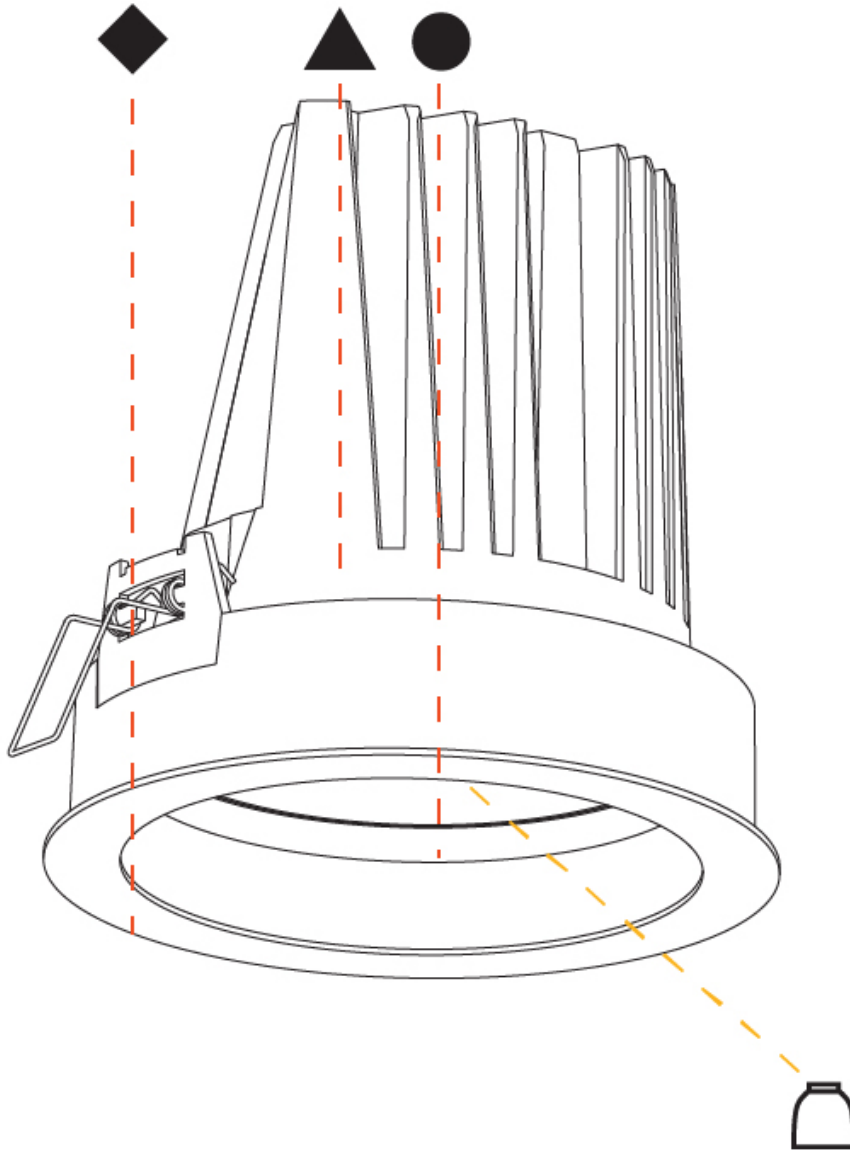

MECHANIQ ROUND COMFORT RECESSED

A35058-

PROJECT	_____
TYPE	_____
SPECIFIER	_____
QUANTITY	_____
DATE	_____

A